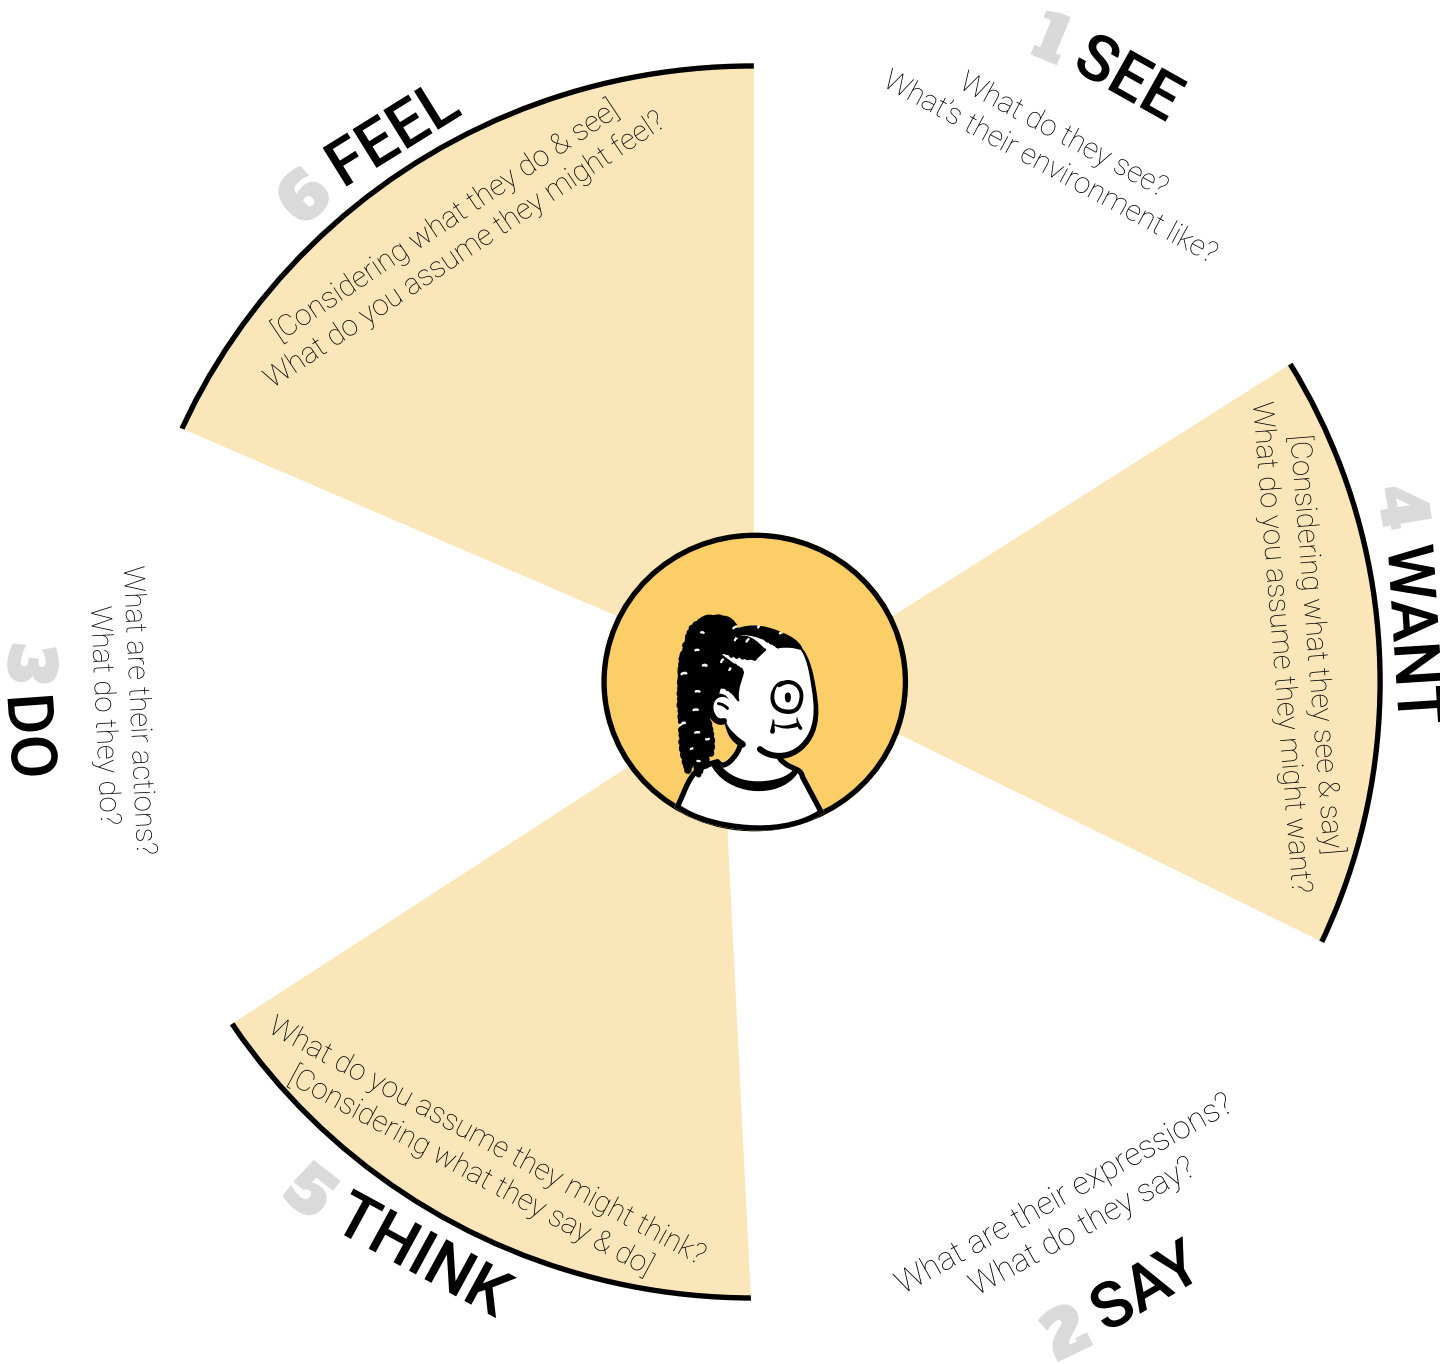

# Persona-Sensing CANVAS

Stakeholder:

Date:

Key facts [See-Say-Do]

Key emotions [Want-Think-Feel]

- Listen for Facts
- Listen for Emotions